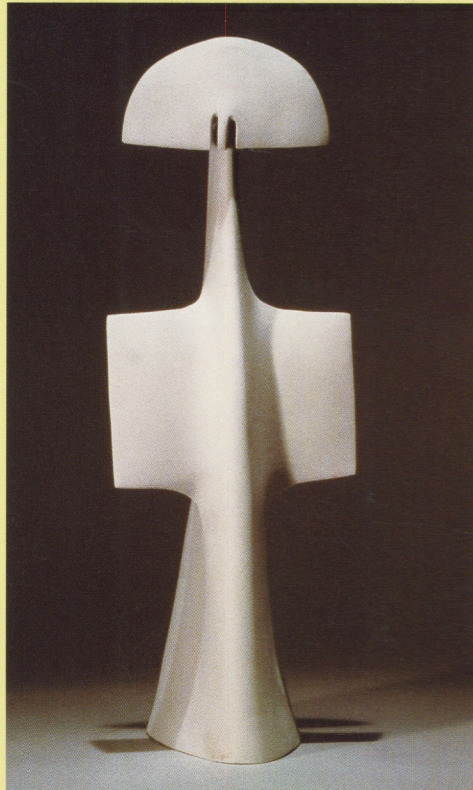

Ruth Duckworth

Modernist Sculptor

Sept. 1, 2006—Jan 15, 2007
Renwick Gallery

Let yourself be inspired by the elegant sculptures, graceful vessels, and magnificent wall reliefs of master artist Ruth Duckworth. Delight in her fluid forms and groundbreaking figurative works. Marvel at her thoroughly modern approach to a traditional medium.

Ruth Duckworth, Modernist Sculptor is curated by Jo Lauria and Thea Burger for Art Options Foundation, Inc. The James Renwick Alliance supports the exhibition's presentation at the Renwick Gallery.

Smithsonian American Art Museum
Renwick Gallery

Ruth Duckworth, *Untitled (sculpture #38588)*, 1988, porcelain. Photo by James Prinz.

Ruth Duckworth

Modernist Sculptor

Sept. 1, 2006—Jan 15, 2007
Renwick Gallery

Discover our wide variety of free public programs and performances, from artist lectures to concerts in the Grand Salon to an activity-packed Family Day. Visit AmericanArt.si.edu and click on “calendar.”